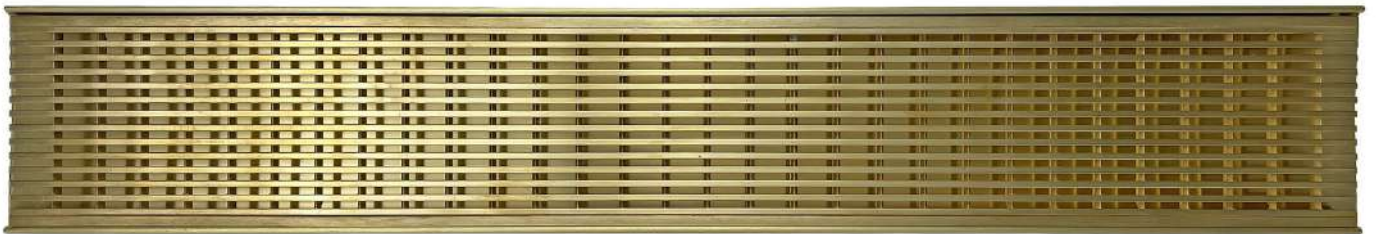

The Premium Collection

WEDGE WIRE DRAIN

GRATES 
2GO AUSTRALIA

BENEFITS

CUSTOM MADE
LUXURY FINISHES
MIX & MATCH
STRONG & DURABLE

PRODUCT SPECIFICATIONS

DIMENSIONS: 75MM* & 100MM WIDE X 25MM DEEP

LENGTH: CUSTOM MADE TO YOUR REQUIREMENTS

COLOUR OPTIONS: POLISHED, MATTE BLACK, NATURAL BRASS

PRODUCT CODES: G2GPS-5, G2GMB-8, G2GMB-9, G2GRB-2

*75MM WIDTH ONLY AVAILABLE IN MATTE BLACK

GRATES 2 GO AUSTRALIA

premium@grates2go.com.au

p | 02 4571 1530