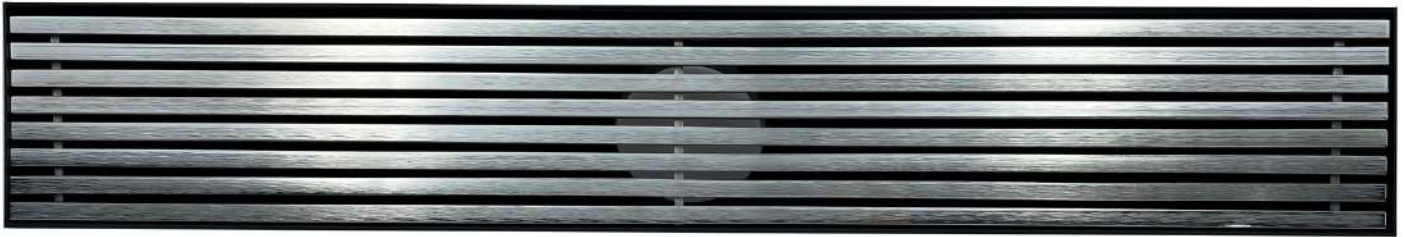

The Premium Collection

SQUARE BAR DRAIN

GRATES
2GO AUSTRALIA

BENEFITS

CUSTOM MADE
LUXURY FINISHES
MIX & MATCH
STURDY 8MM BARS

PRODUCT SPECIFICATIONS

DIMENSIONS: 100MM WIDE X 25MM DEEP
LENGTH: CUSTOM MADE TO YOUR REQUIREMENTS
COLOUR OPTIONS: POLISHED, MATTE BLACK
PRODUCT CODES: G2GPS-14, G2GMB-15