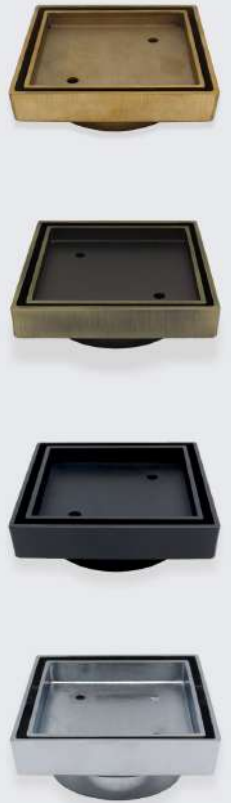

BRASS TILE INSERT POINT DRAIN

BENEFITS

IN STOCK
STRONG & DURABLE
RUST RESISTANT
ULTIMATE IN LUXURY

PRODUCT SPECIFICATIONS

DIMENSIONS: 117MM X 117MM X 22MM DEEP [CHROME 25MM]
OUTLET SIZE: 90MM
COMPOSITION: SOLID BRASS
COLOUR OPTIONS: NATURAL, ANTIQUE, BLACK, CHROME
PRODUCT CODES: G2G-B, G2G-AB, G2G-BB, G2G-BC