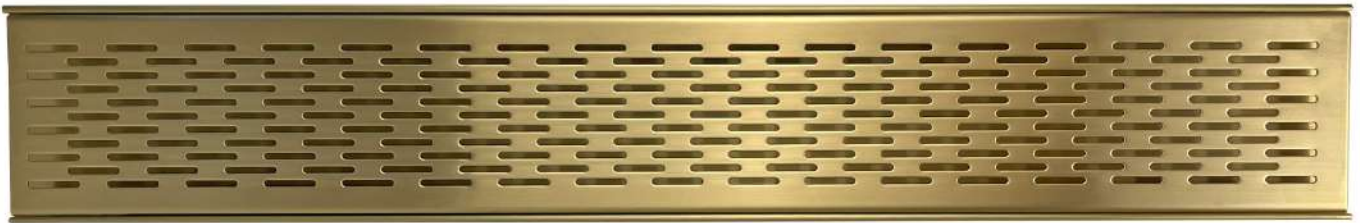

The Premium Collection

BRICK PATTERN DRAIN

GRATES 
2GO AUSTRALIA

BENEFITS

CUSTOM MADE
LUXURY FINISHES
MIX & MATCH
STRONG & DURABLE

PRODUCT SPECIFICATIONS

DIMENSIONS: 100MM WIDE X 25MM DEEP
LENGTH: CUSTOM MADE TO YOUR REQUIREMENTS
COLOUR OPTIONS: POLISHED, MATTE BLACK, NATURAL BRASS
PRODUCT CODES: G2GPS-7, G2GMB-13, G2GRB-4