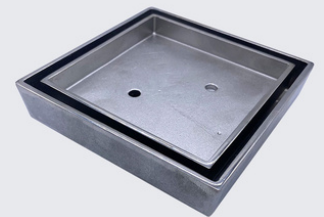

TILE INSERT POINT DRAIN

**GRATES
2GO**

BENEFITS

IN STOCK
COST EFFECTIVE
SEAMLESS LOOK
FULL CAST STAINLESS

PRODUCT SPECIFICATIONS

DIMENSIONS: 117MM X 117MM X 23MM DEEP
OUTLET SIZE: 80MM
COMPOSITION: CAST STAINLESS STEEL
COLOUR OPTIONS: ELECTROPOLISHED STAINLESS STEEL
OR MATTE BLACK POWDERCOAT
PRODUCT CODES: G2GS11780, G2GS11780-BPC